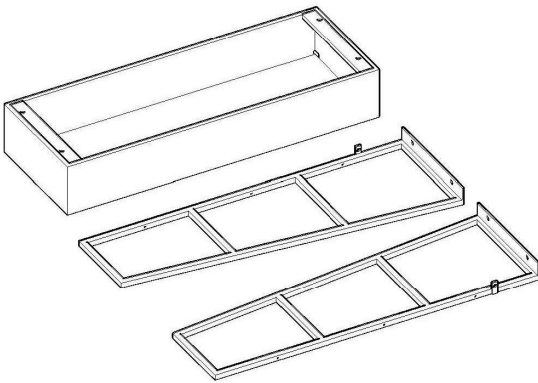

ASSEMBLY INSTRUCTIONS

Kit Contents:-

1.Allen Bolts -5pc 2. Allen Bolts-3Pc. 3. Washer-7Pc. 4.Allen-Key-1Pc. 5.Allen-Key-1Pc.

15 X 8mm

15 x 6mm

8mm

5mm

4mm

1.

2.

3.

4.