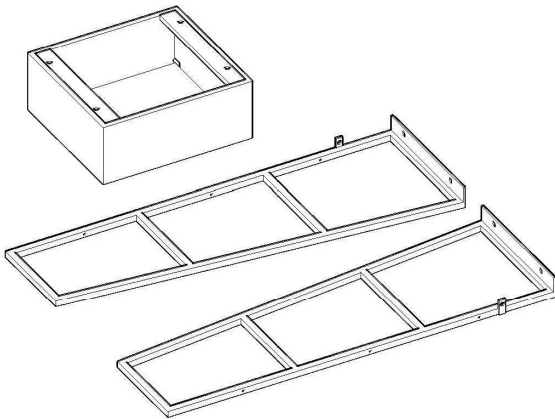

ASSEMBLY INSTRUCTIONS

Kit Contents:-

1.Allen Bolts-5pc 2. Allen Bolts-3Pc. 3. Washer-7Pc. 4.Allen-Key-1Pc. 5.Allen-Key-1Pc.

15 X 8mm

15 x 6mm

8mm

5mm

4mm

1.

2.

3.

4.