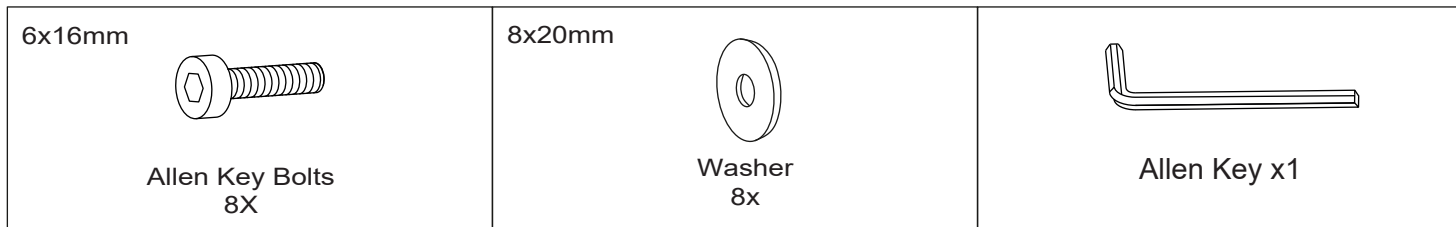

ASSEMBLY INSTRUCTIONS

WOODEN IRON TV CABINET

SHR49

COMPONENTS

HARDWARE & TOOLS

1

2