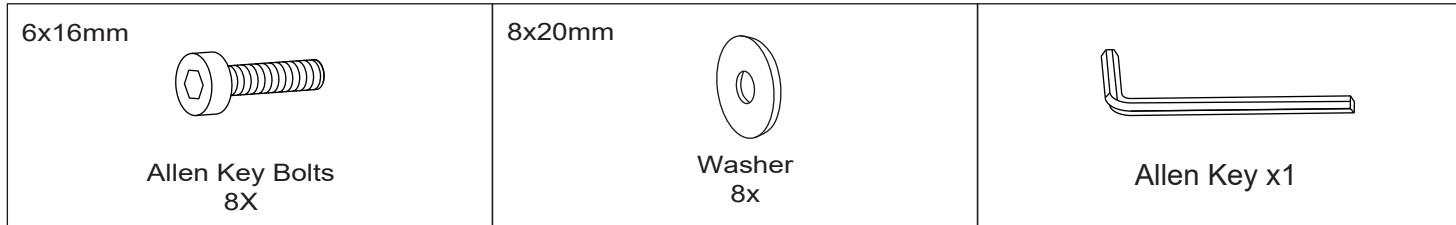

ASSEMBLY INSTRUCTIONS

WOODEN IRON SIDEBOARD

SHR50

COMPONENTS

HARDWARE & TOOLS

1

2