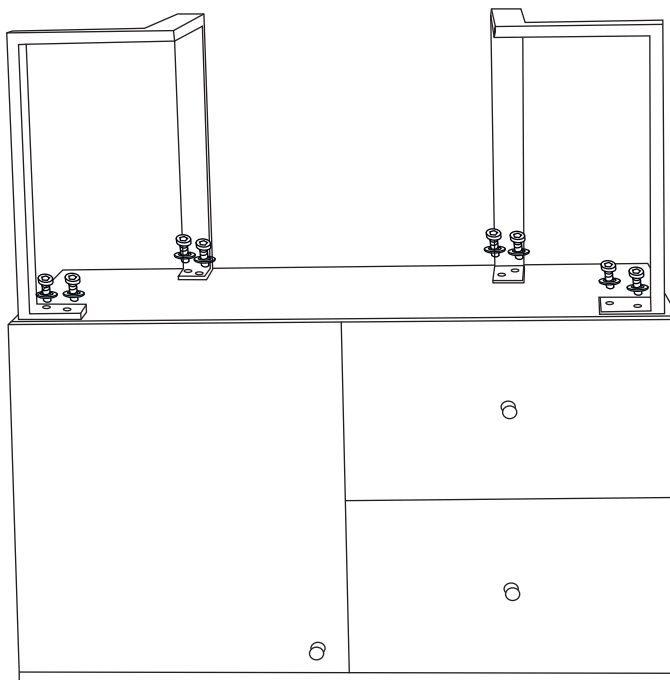

ASSEMBLY INSTRUCTIONS

WOODEN IRON SIDEBOARD

SHR50

COMPONENTS

HARDWARE & TOOLS

1

2