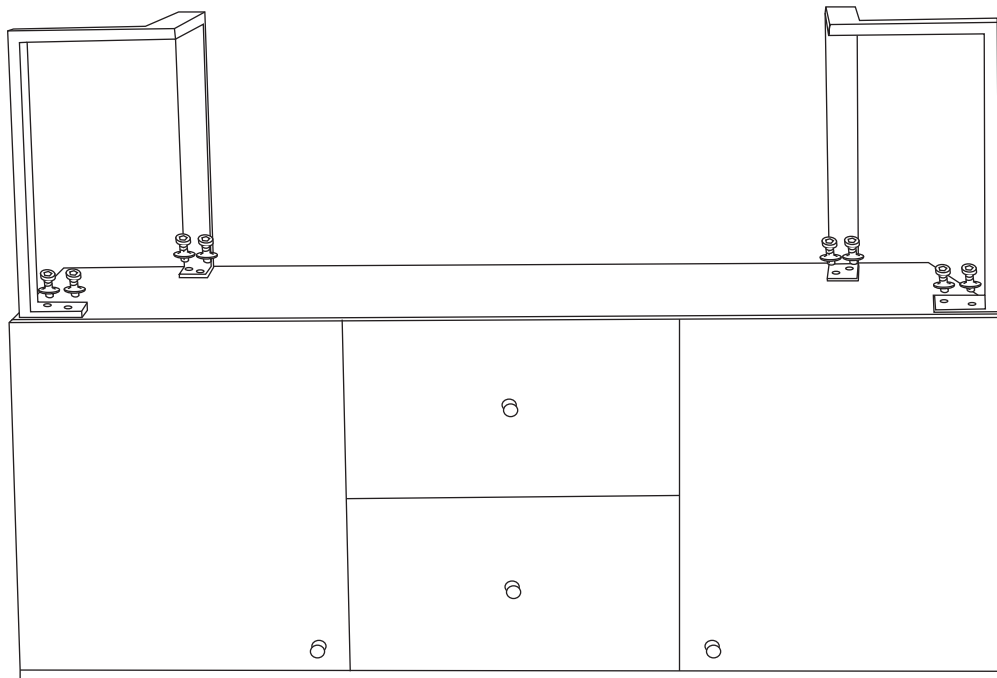

ASSEMBLY INSTRUCTIONS

WOODEN IRON SIDEBOARD

SHR51

COMPONENTS

HARDWARE & TOOLS

1

2