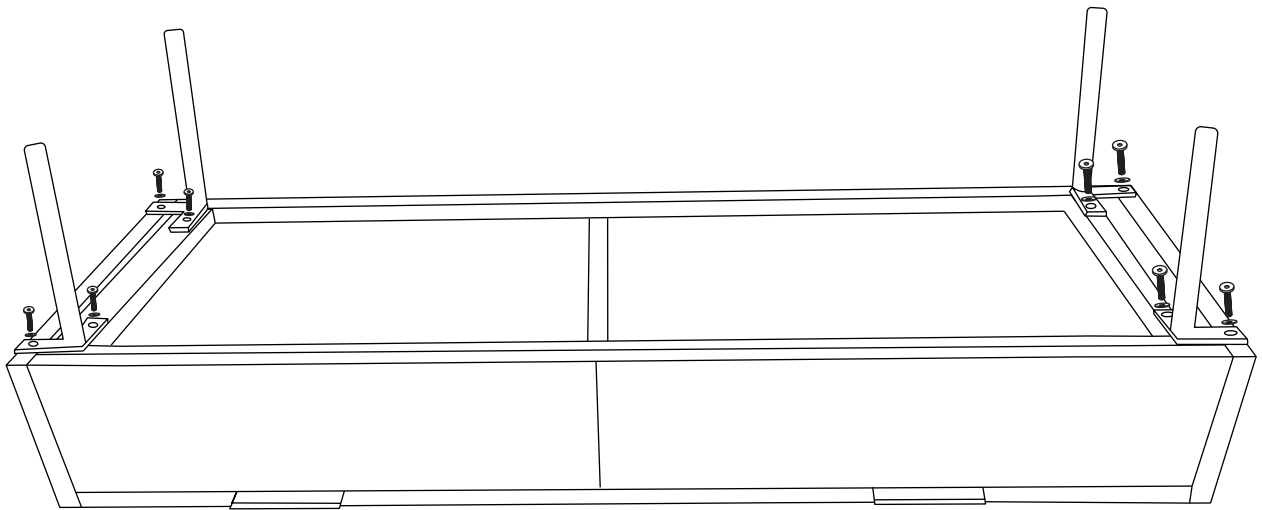

ASSEMBLY INSTRUCTIONS

4 DRAWER COFFEE TABLE

SHR58

COMPONENTS

HARDWARE & TOOLS

1

2