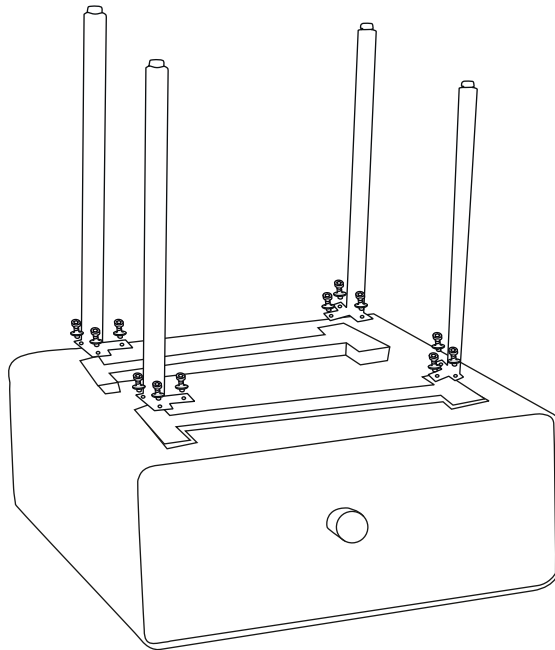

ASSEMBLY INSTRUCTIONS

1 DRAWER NIGHT STAND

SHR70

COMPONENTS

HARDWARE & TOOLS

1

2