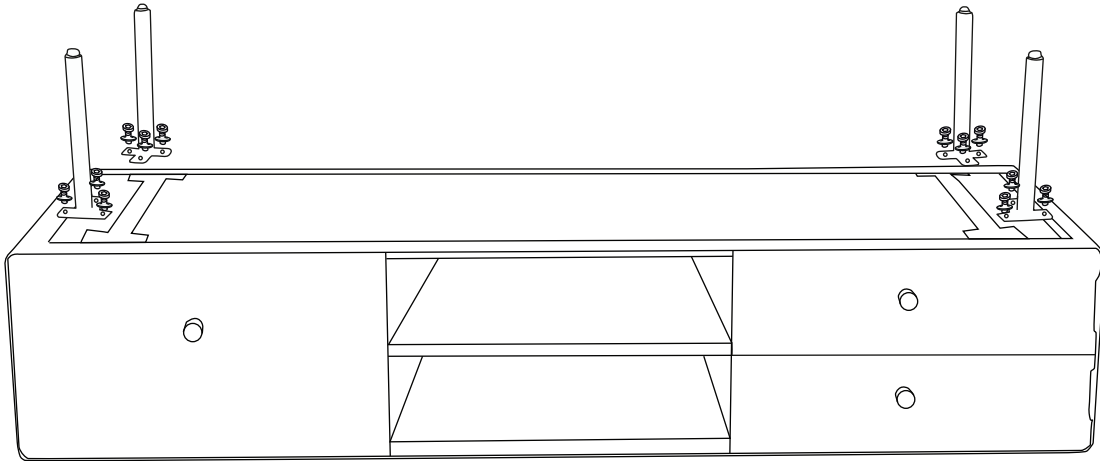

ASSEMBLY INSTRUCTIONS

2 DRAWER 1 DOOR TV CABINET

SHR71

COMPONENTS

Tv Cabinet
1x

Legs
4x

HARDWARE & TOOLS

6x16mm

Allen Key Bolts
12x

8x20mm

Washer
12x

Allen Key x1

1

2