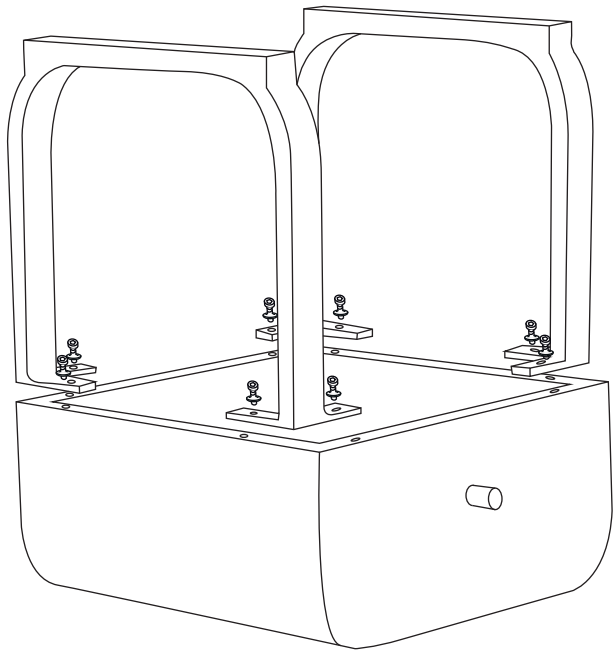

ASSEMBLY INSTRUCTIONS

1 DRAWER COFFEE TABLE

SHR73

COMPONENTS

HARDWARE & TOOLS

1

2