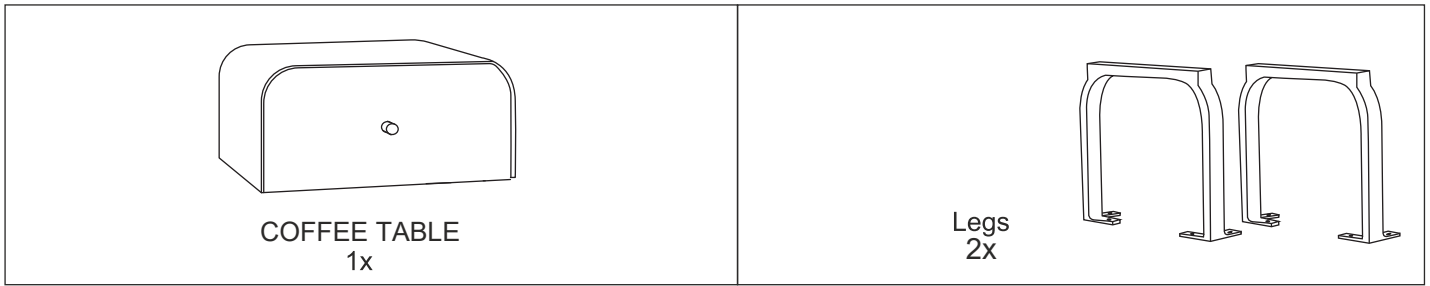

ASSEMBLY INSTRUCTIONS

1 DRAWER COFFEE TABLE

SHR73

COMPONENTS

HARDWARE & TOOLS

1

2