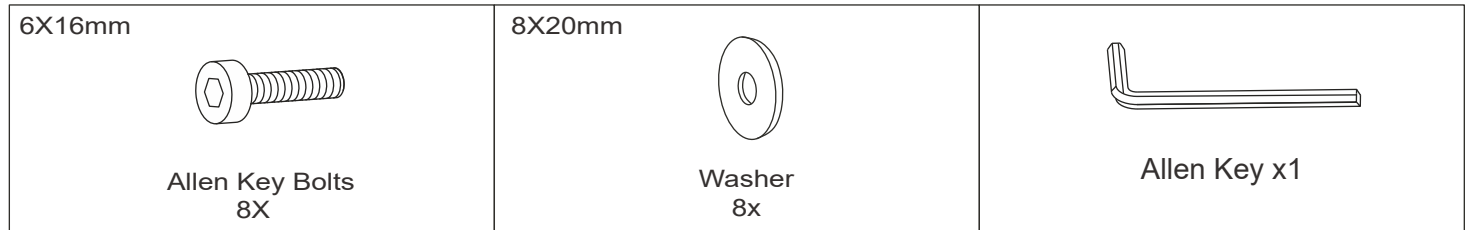

ASSEMBLY INSTRUCTIONS

1 DRAWER COFFEE TABLE

SHR73

COMPONENTS

HARDWARE & TOOLS

1

2