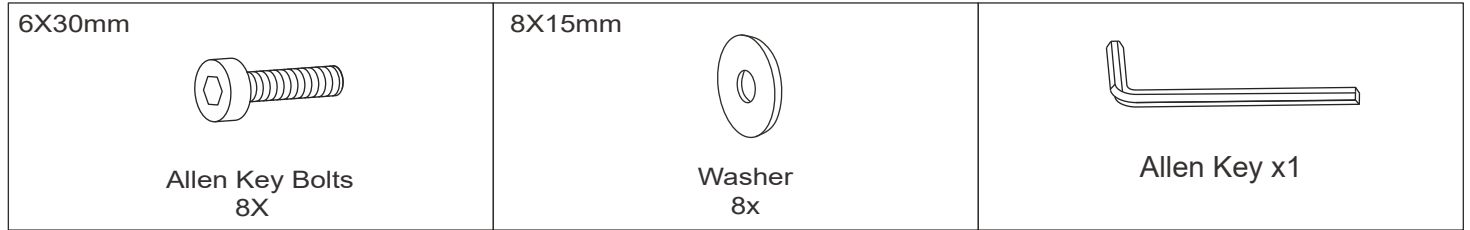

ASSEMBLY INSTRUCTIONS

2 DRAWER 2 DOOR TV CABINET

SHR74

COMPONENTS

HARDWARE & TOOLS

1

2