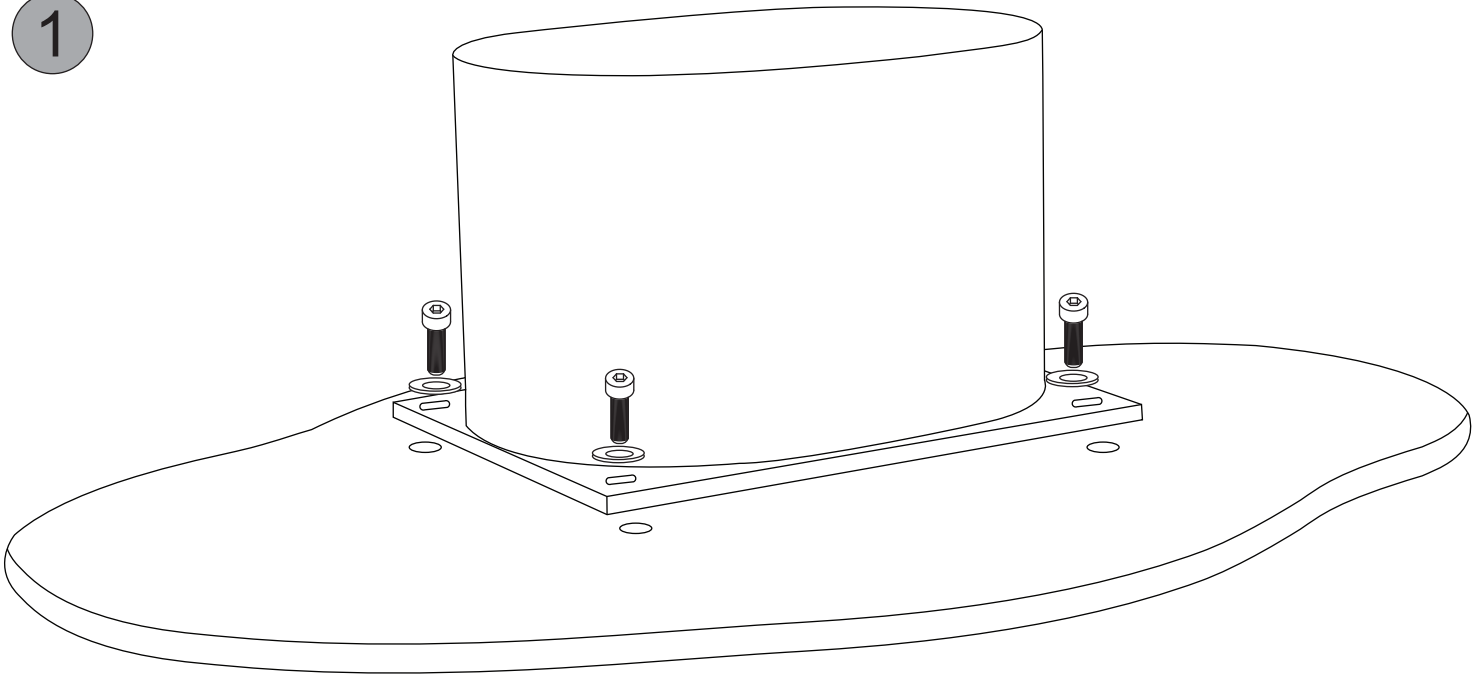

ASSEMBLY INSTRUCTIONS

COFFEE TABLE

SHR90

COMPONENTS

HARDWARE & TOOLS

8x30mm

Allen Key Bolts
4X

8x25mm

Washer
4x

Allen Key x1

1

2