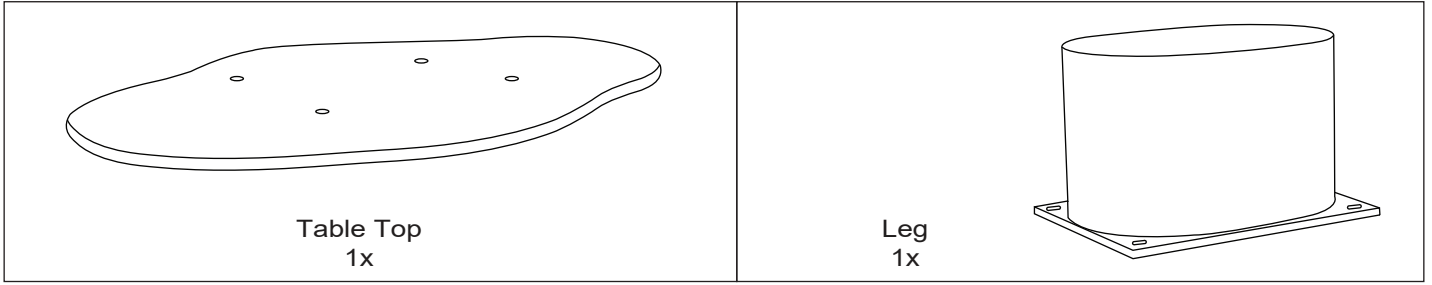

ASSEMBLY INSTRUCTIONS

COFFEE TABLE

SHR90

COMPONENTS

HARDWARE & TOOLS

8x30mm

Allen Key Bolts
4X

8x25mm