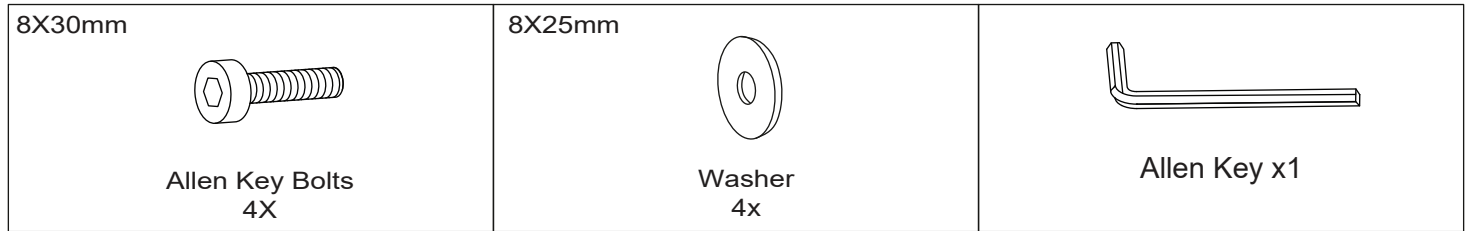

ASSEMBLY INSTRUCTIONS

4 DRAWER TV CABINET

SHR91

COMPONENTS

HARDWARE & TOOLS

1

2