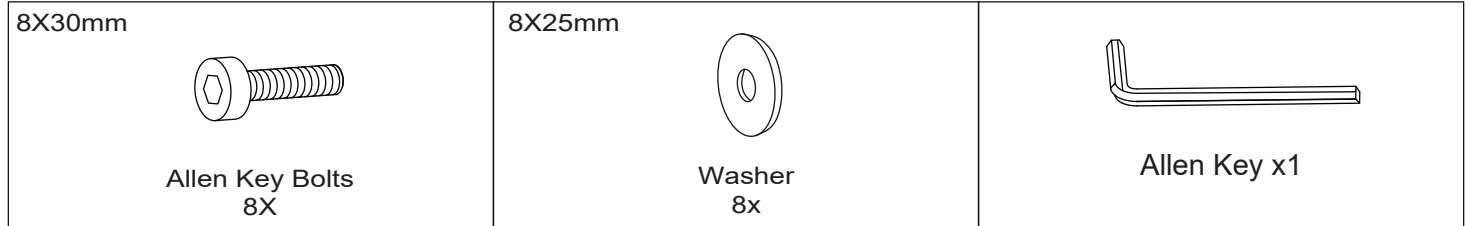

ASSEMBLY INSTRUCTIONS

4 DOOR SIDEBOARD

SHR92

COMPONENTS

HARDWARE & TOOLS

1

2